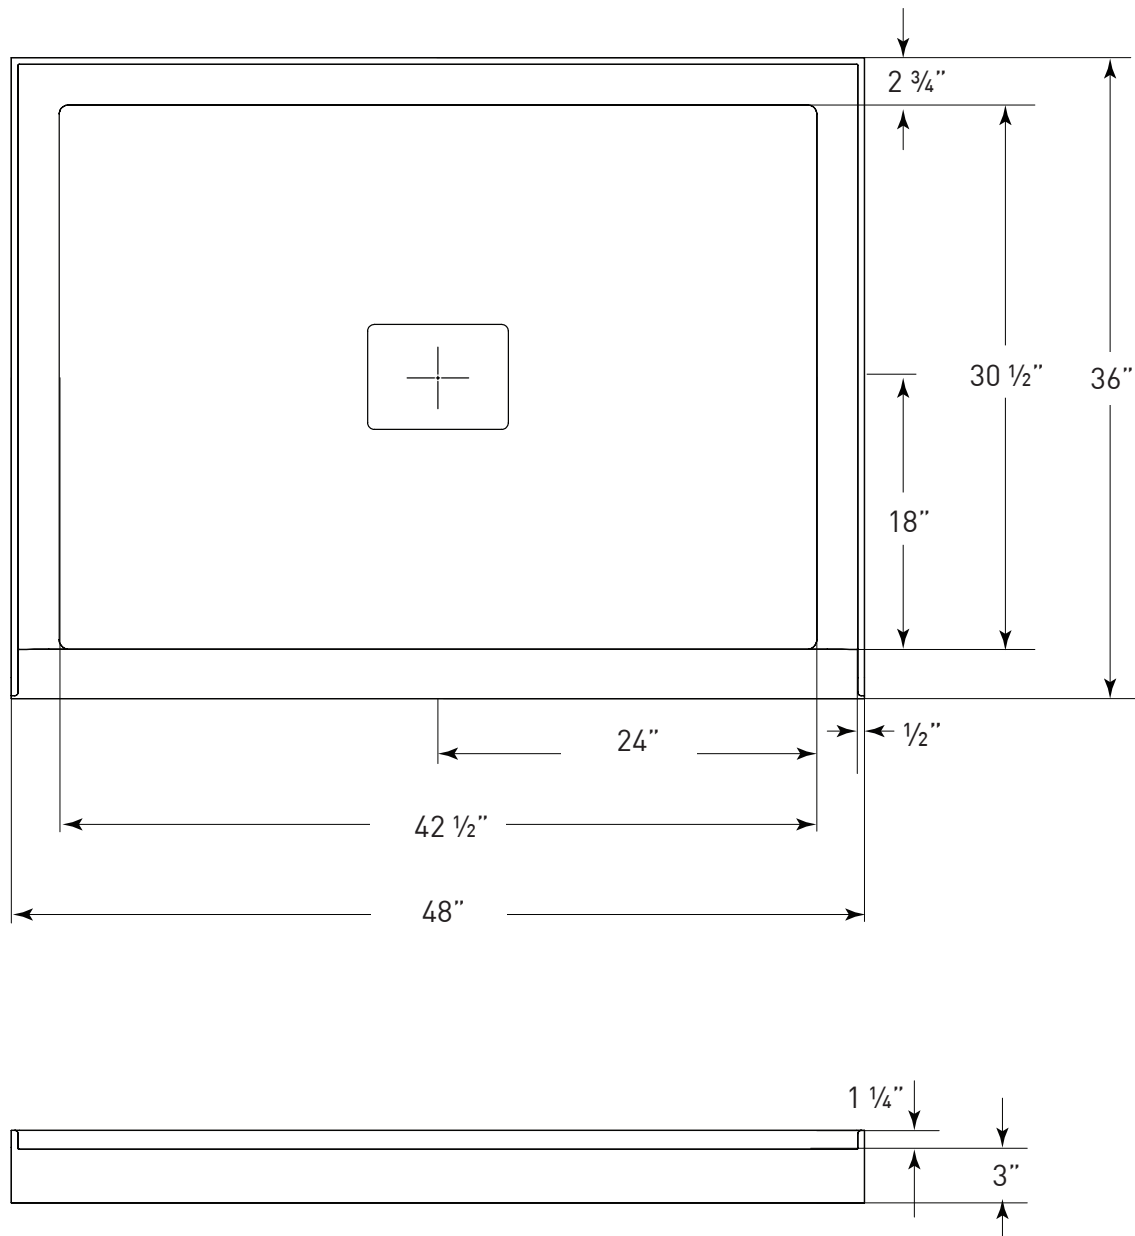

# SUTHERLAND

[SBR-4836] 48" x 36" x 3"

*Sutherland integrates seamlessly into most bathroom design styles with its clean, smooth lines and molded tile flange.*

### CONFIGURATIONS

- LEFT  
SBR-4836C-WT-LC

- RIGHT  
SBR-4836C-WT-RC

- ALCOVE  
SBR-4836C-WT-A

FOR INFORMATION  
OR TO PLACE AN ORDER  
CALL 1.800.288.7771

  
JETTACORP.COM

# SUTHERLAND

48" x 36" x 3"

SBR-4836

**SHIPPING WEIGHT** 49 lbs.

Installation: Measure shower base prior to installation. For best results, Jetta Corporation recommends 1"-3" of mortar bedding under the tub base for maximum support. Dimensional variance on drawings may be +/- 1/2 inch and are subject to change without notice.