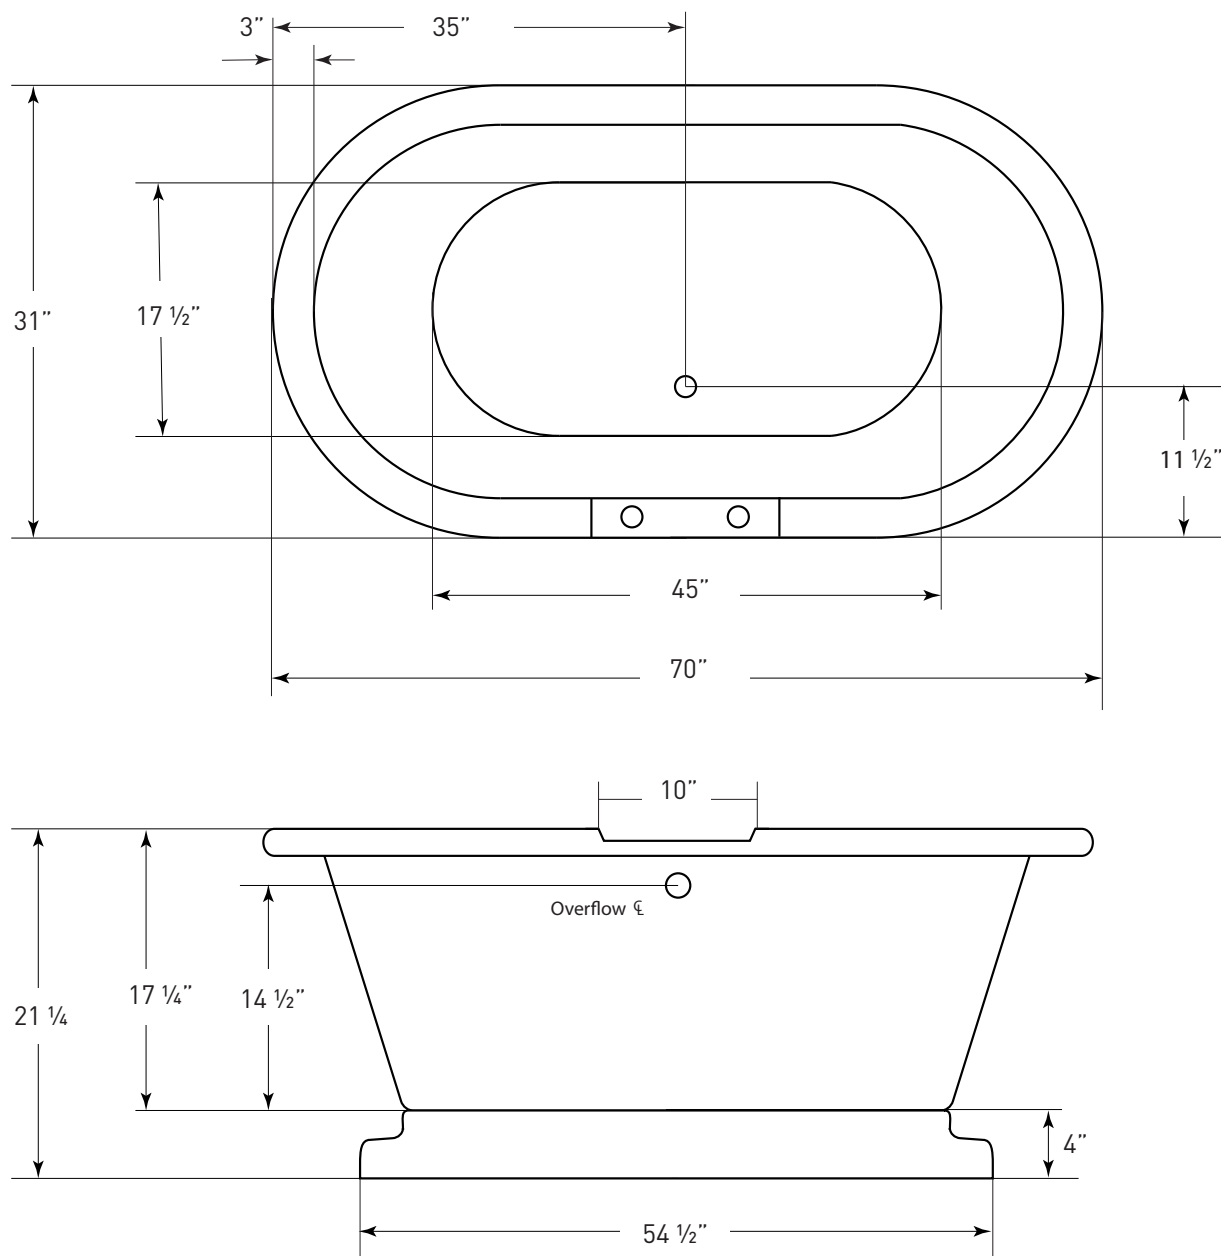

JETTA

Cosmo Collection

PENELOPE

(ADEP) 70" x 31" x 21"
CAPACITY: 56 GALLONS

- Double ended pedestal tub with white base
- Freestanding

COLORS AVAILABLE

White

FOR INFORMATION OR
TO PLACE AN ORDER
CALL 1.800.288.7771

JETTACORP.COM

TECHNICAL SPECIFICATIONS

PENELOPE ADEP

70" x 31" x 21"

JETTA

JETTACORP.COM

INSTALLATION: Measure tub before installing.
Dimensional variance on drawings may be +/- 1/2 inch and are subject to change without notice