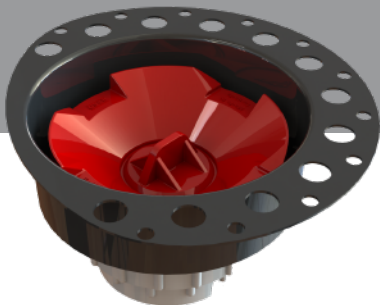

# JETTA

*Cosmo Collection*

## FLARE

**(J-84)** 67" x 30" x 23"  
APPROX. OPERATING GALLONS: 63

- Sleek, contemporary look
- High-gloss / high-impact acrylic
- Leveling feet
- Integrated linear waste & overflow
  - Standard Polished Chrome
  - White trim kit available

### **COLORS AVAILABLE**

White

### **COSMO ABOVE FLOOR DRAIN KIT**

- Freestanding tub rough-in
- Install before tile
- Designed to be installed in a 8" to 10" joist space
- Can be installed with waterproof membrane

Sold separately.  
Not required for tub install