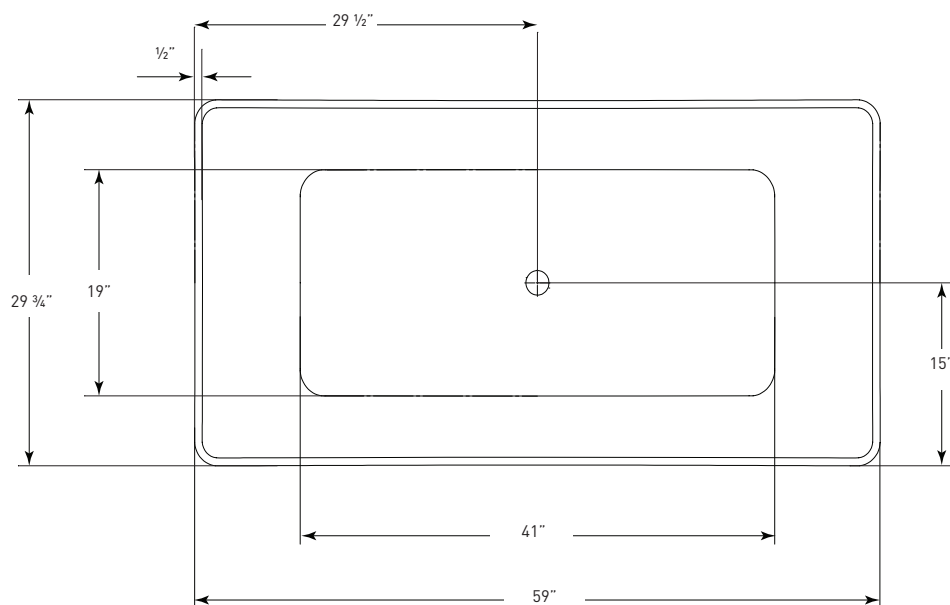

## FLARE

**(J-83)** 59" x 30" x 23"  
APPROX. OPERATING GALLONS: 55

- Sleek, contemporary look
- High-gloss / high-impact acrylic
- Leveling feet
- Integrated linear waste & overflow
  - Standard Polished Chrome
  - White Trim Kit available

### COSMO ABOVE FLOOR DRAIN KIT

- Freestanding tub rough-in
- Install before tile
- Designed to be installed in a 8" to 10" joist space
- Can be installed with waterproof membrane

Sold separately.  
Not required for tub install

## FLARE *J-83*

59" x 30" x 23" RECTANGLE SOAKER

JETTACORP.COM

**INSTALLATION: Measure tub before installing.**  
Dimensional variance on drawings may be +/- 1/2 inch and are subject to change without notice