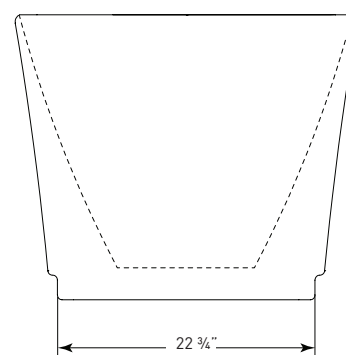

TECHNICAL SPECIFICATIONS

FLARE *J-83*

59" x 30" x 23" RECTANGLE SOAKER

JETTACORP.COM

INSTALLATION: Measure tub before installing.
Dimensional variance on drawings may be +/- 1/2 inch and are subject to change without notice

© 2018 Jetta Corporation. All rights reserved.
Specifications are subject to change without notice.
REV 01/2018