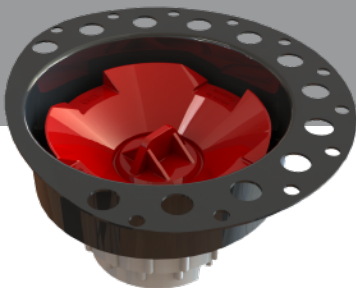

# JETTA

*Cosmo Collection*

## FLARE

**(J-83)** 59" x 30" x 23"  
APPROX. OPERATING GALLONS: 55

- Sleek, contemporary look
- High-gloss / high-impact acrylic
- Leveling feet
- Integrated linear waste & overflow
  - Standard Polished Chrome
  - White Trim Kit available

### COLORS AVAILABLE

White

### COSMO ABOVE FLOOR DRAIN KIT

- Freestanding tub rough-in
- Install before tile
- Designed to be installed in a 8" to 10" joist space
- Can be installed with waterproof membrane

Sold separately.  
Not required for tub install