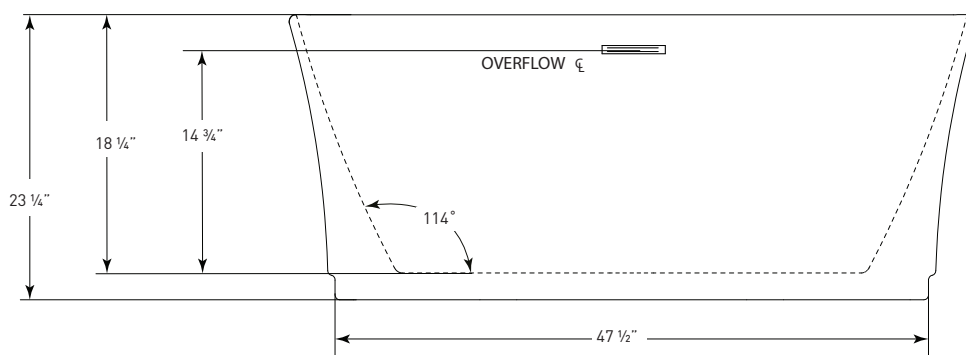

TECHNICAL SPECIFICATIONS

FLARE *J-83*

59" x 30" x 23" RECTANGLE SOAKER

JETTACORP.COM

INSTALLATION: Measure tub before installing.
Dimensional variance on drawings may be +/- 1/2 inch and are subject to change without notice

© 2018 Jetta Corporation. All rights reserved.
Specifications are subject to change without notice.
REV 01/2018