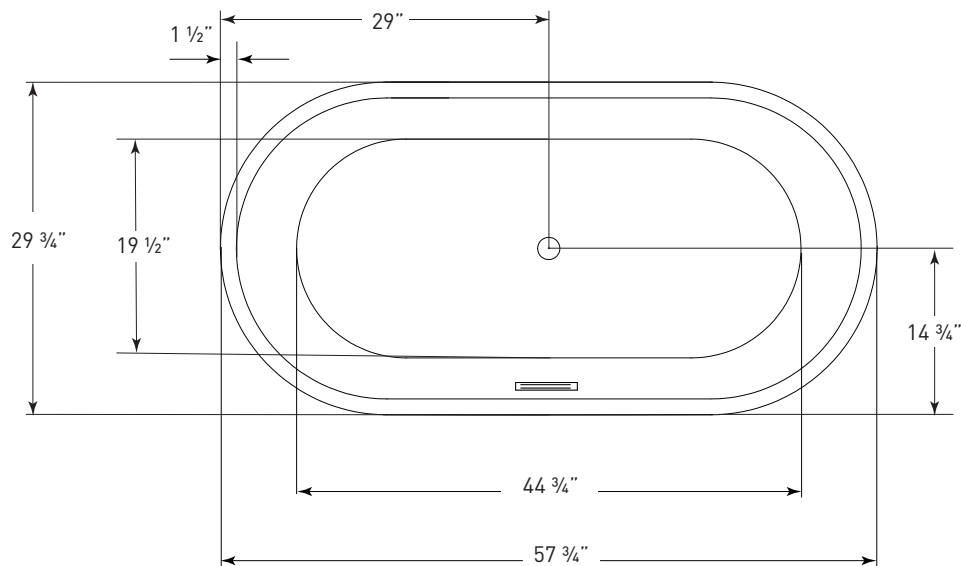

JETTA

Cosmo Collection

ALDRIN

(J-82) 58" x 30" x 23"
APPROX. OPERATING GALLONS: 55

- Sleek, contemporary look
- High-gloss / high-impact acrylic
- Leveling feet
- Integrated linear waste & overflow
 - Standard Polished Chrome
 - White trim kit available

COLORS AVAILABLE

White

COSMO ABOVE FLOOR DRAIN KIT

- Freestanding tub rough-in
- Install before tile
- Designed to be installed in a 8" to 10" joist space
- Can be installed with waterproof membrane

Sold separately.
Not required for tub install

**FOR INFORMATION OR
TO PLACE AN ORDER
CALL 1.800.288.7771**

JETTACORP.COM

TECHNICAL SPECIFICATIONS

ALDRIN *J-82*

58" x 30" x 23" OVAL SOAKER

JETTACORP.COM

INSTALLATION: Measure tub before installing.
Dimensional variance on drawings may be +/- 1/2 inch and are subject to change without notice