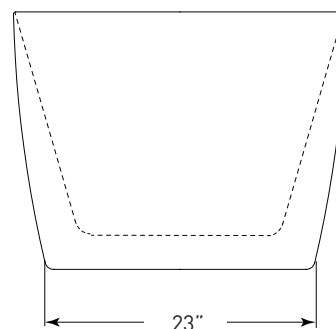

JETTA

Cosmo Collection

ALDRIN

(J-82) 58" x 30" x 23"
APPROX. OPERATING GALLONS: 55

- Sleek, contemporary look
- High-gloss / high-impact acrylic
- Leveling feet
- Integrated linear waste & overflow
 - Standard Polished Chrome
 - White trim kit available

**FOR INFORMATION OR
TO PLACE AN ORDER
CALL 1.800.288.7771**

JETTACORP.COM

TECHNICAL SPECIFICATIONS

ALDRIN *J-82*

58" x 30" x 23" OVAL SOAKER

JETTACORP.COM

INSTALLATION: Measure tub before installing.
Dimensional variance on drawings may be +/- 1/2 inch and are subject to change without notice