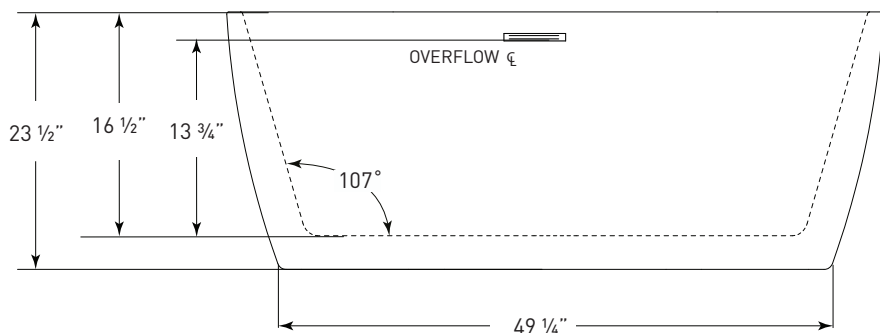

JETTA

Cosmo Collection

ALDRIN

(J-82) 58" x 30" x 23"
APPROX. OPERATING GALLONS: 55

- Sleek, contemporary look
- High-gloss / high-impact acrylic
- Leveling feet
- Integrated linear waste & overflow
 - Standard Polished Chrome
 - White trim kit available

COLORS AVAILABLE

White

COSMO ABOVE FLOOR DRAIN KIT

- Freestanding tub rough-in
- Install before tile
- Designed to be installed in a 8" to 10" joist space
- Can be installed with waterproof membrane

Sold separately.
Not required for tub install

**FOR INFORMATION OR
TO PLACE AN ORDER
CALL 1.800.288.7771**

JETTACORP.COM

TECHNICAL SPECIFICATIONS

ALDRIN *J-82*

58" x 30" x 23" OVAL SOAKER

JETTACORP.COM

INSTALLATION: Measure tub before installing.
Dimensional variance on drawings may be +/- 1/2 inch and are subject to change without notice