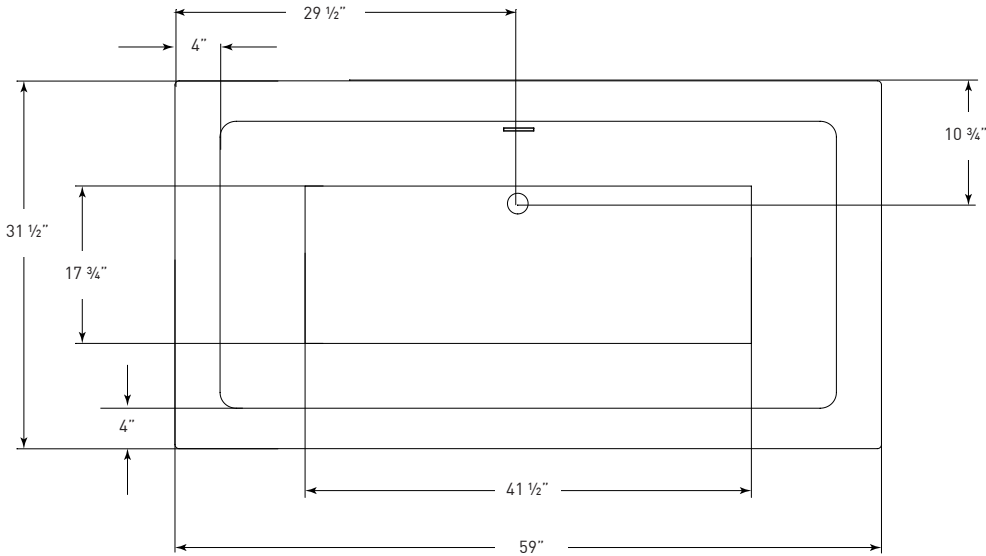

JETTA

Cosmo Collection

ATLAS

(J-812M) 59" x 32" x 23"

APPROX. OPERATING GALLONS: 81

- Sleek, contemporary look
- High-gloss / high-impact acrylic
- Leveling feet
- 2-piece design
- Integrated linear waste & overflow
 - Standard is Polished Chrome
 - Color match White models available

COLORS AVAILABLE

White

COSMO ABOVE FLOOR DRAIN KIT

- Freestanding tub rough-in
- Install before tile
- Designed to be installed in a 8" to 10" joist space
- Can be installed with waterproof membrane

Sold separately.
Not required for tub install

FOR INFORMATION OR
TO PLACE AN ORDER
CALL 1.800.288.7771

JETTACORP.COM

TECHNICAL SPECIFICATIONS

ATLAS *J-812M*

59" x 32" x 23" RECTANGLE SOAKER

JETTACORP.COM

INSTALLATION: Measure tub before installing.
Dimensional variance on drawings may be +/- 1/2 inch and are subject to change without notice