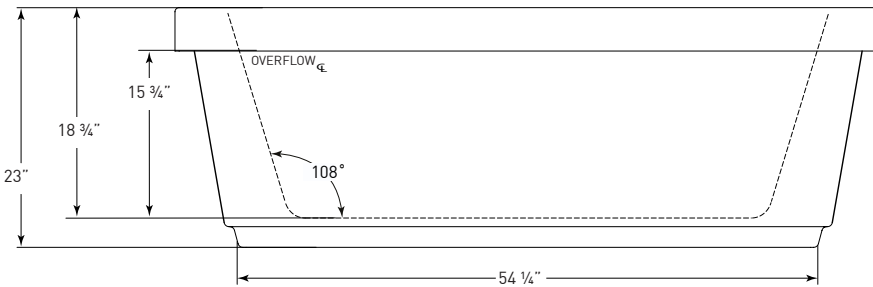

JETTA

Cosmo Collection

ATLAS

(J-812M) 59" x 32" x 23"

APPROX. OPERATING GALLONS: 81

- Sleek, contemporary look
- High-gloss / high-impact acrylic
- Leveling feet
- 2-piece design
- Integrated linear waste & overflow
 - Standard is Polished Chrome
 - Color match White models available

COLORS AVAILABLE

White

COSMO ABOVE FLOOR DRAIN KIT

- Freestanding tub rough-in
- Install before tile
- Designed to be installed in a 8" to 10" joist space
- Can be installed with waterproof membrane

Sold separately.
Not required for tub install

FOR INFORMATION OR
TO PLACE AN ORDER
CALL 1.800.288.7771

JETTACORP.COM

TECHNICAL SPECIFICATIONS

ATLAS *J-812M*

59" x 32" x 23" RECTANGLE SOAKER

JETTACORP.COM

INSTALLATION: Measure tub before installing.
Dimensional variance on drawings may be +/- 1/2 inch and are subject to change without notice