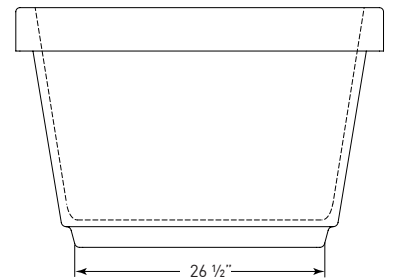

JETTA

Cosmo Collection

ATLAS

(J-812M) 59" x 32" x 23"

APPROX. OPERATING GALLONS: 81

- Sleek, contemporary look
- High-gloss / high-impact acrylic
- Leveling feet
- 2-piece design
- Integrated linear waste & overflow
 - Standard is Polished Chrome
 - Color match White models available

COLORS AVAILABLE

White

COSMO ABOVE FLOOR DRAIN KIT

- Freestanding tub rough-in
- Install before tile
- Designed to be installed in a 8" to 10" joist space
- Can be installed with waterproof membrane

Sold separately.
Not required for tub install

FOR INFORMATION OR
TO PLACE AN ORDER
CALL 1.800.288.7771

JETTACORP.COM

TECHNICAL SPECIFICATIONS

ATLAS *J-812M*

59" x 32" x 23" RECTANGLE SOAKER

JETTACORP.COM

INSTALLATION: Measure tub before installing.
Dimensional variance on drawings may be +/- 1/2 inch and are subject to change without notice