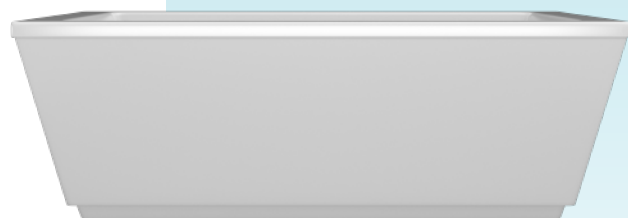

JETTA

Cosmo Collection

ATLAS

(J-812M) 59" x 32" x 23"

APPROX. OPERATING GALLONS: 81

- Sleek, contemporary look
- High-gloss / high-impact acrylic
- Leveling feet
- 2-piece design
- Integrated linear waste & overflow
 - Standard is Polished Chrome
 - Color match White models available

COLORS AVAILABLE

White

COSMO ABOVE FLOOR DRAIN KIT

- Freestanding tub rough-in
- Install before tile
- Designed to be installed in a 8" to 10" joist space
- Can be installed with waterproof membrane

Sold separately.
Not required for tub install

FOR INFORMATION OR
TO PLACE AN ORDER
CALL 1.800.288.7771

JETTACORP.COM

TECHNICAL SPECIFICATIONS

ATLAS *J-812M*

59" x 32" x 23" RECTANGLE SOAKER

JETTACORP.COM

INSTALLATION: Measure tub before installing.
Dimensional variance on drawings may be +/- 1/2 inch and are subject to change without notice