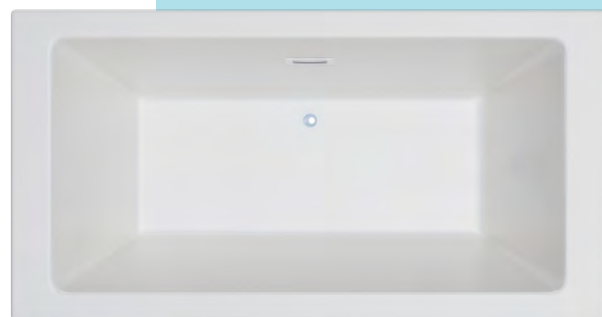

JETTA

Cosmo Collection

ATLAS

(J-812M) 59" x 32" x 23"

APPROX. OPERATING GALLONS: 81

- Sleek, contemporary look
- High-gloss / high-impact acrylic
- Leveling feet
- 2-piece design
- Integrated linear waste & overflow
 - Standard is Polished Chrome
 - Color match White models available

COLORS AVAILABLE

White

COSMO ABOVE FLOOR DRAIN KIT

- Freestanding tub rough-in
- Install before tile
- Designed to be installed in a 8" to 10" joist space
- Can be installed with waterproof membrane

Sold separately.
Not required for tub install

FOR INFORMATION OR
TO PLACE AN ORDER
CALL 1.800.288.7771

JETTACORP.COM

TECHNICAL SPECIFICATIONS

ATLAS *J-812M*

59" x 32" x 23" RECTANGLE SOAKER

JETTACORP.COM

INSTALLATION: Measure tub before installing.
Dimensional variance on drawings may be +/- 1/2 inch and are subject to change without notice