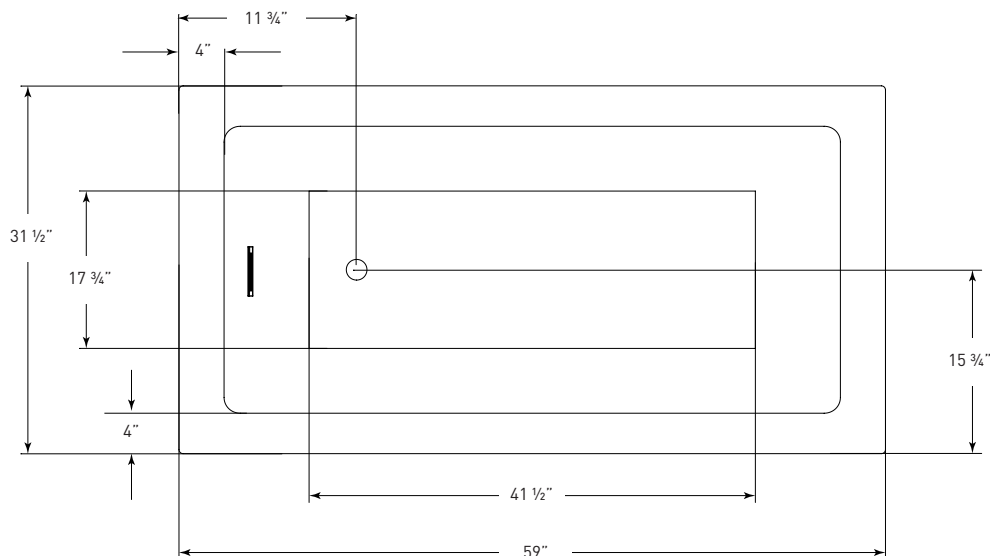

## ATLAS

**(J-810M)** 59" x 32" x 23"  
APPROX. OPERATING GALLONS: 81

- Sleek, contemporary look
- High-gloss / high-impact acrylic
- Leveling feet
- 2-piece design
- Integrated linear waste & overflow
  - Standard Polished Chrome
  - White trim kit available

### COSMO ABOVE FLOOR DRAIN KIT

- Freestanding tub rough-in
- Install before tile
- Designed to be installed in a 8" to 10" joist space
- Can be installed with waterproof membrane

Sold separately.  
Not required for tub install

## ATLAS<sub>J-810M</sub> 59" x 32" x 23" RECTANGLE SOAKER

JETTACORP.COM

**INSTALLATION: Measure tub before installing.**  
Dimensional variance on drawings may be +/- 1/2 inch  
and are subject to change without notice