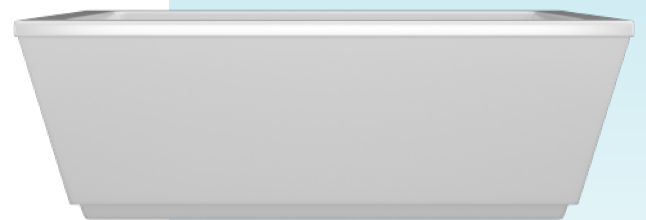

# JETTA

*Cosmo Collection*

## ATLAS

**(J-810M)** 59" x 32" x 23"  
APPROX. OPERATING GALLONS: 81

- Sleek, contemporary look
- High-gloss / high-impact acrylic
- Leveling feet
- 2-piece design
- Integrated linear waste & overflow
  - Standard Polished Chrome
  - White trim kit available

### COSMO ABOVE FLOOR DRAIN KIT

- Freestanding tub rough-in
- Install before tile
- Designed to be installed in a 8" to 10" joist space
- Can be installed with waterproof membrane

Sold separately.  
Not required for tub install