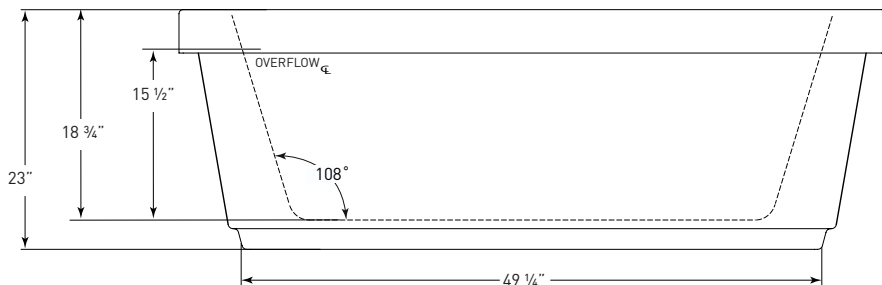

TECHNICAL SPECIFICATIONS

ATLAS_{J-810M} 59" x 32" x 23" RECTANGLE SOAKER

JETTACORP.COM

INSTALLATION: Measure tub before installing.
Dimensional variance on drawings may be +/- 1/2 inch
and are subject to change without notice

© 2018 Jetta Corporation. All rights reserved.
Specifications are subject to change without notice.
REV 01/2018