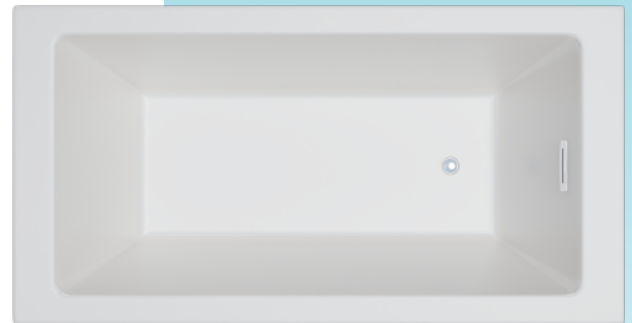

## ATLAS

**(J-810M)** 59" x 32" x 23"  
APPROX. OPERATING GALLONS: 81

- Sleek, contemporary look
- High-gloss / high-impact acrylic
- Leveling feet
- 2-piece design
- Integrated linear waste & overflow
  - Standard Polished Chrome
  - White trim kit available

### COLORS AVAILABLE

White