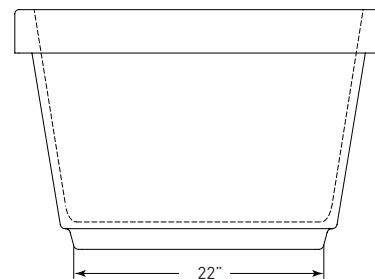

TECHNICAL SPECIFICATIONS

ATLAS_{J-810M} 59" x 32" x 23" RECTANGLE SOAKER

JETTACORP.COM

INSTALLATION: Measure tub before installing.
Dimensional variance on drawings may be +/- 1/2 inch
and are subject to change without notice

© 2018 Jetta Corporation. All rights reserved.
Specifications are subject to change without notice.
REV 01/2018