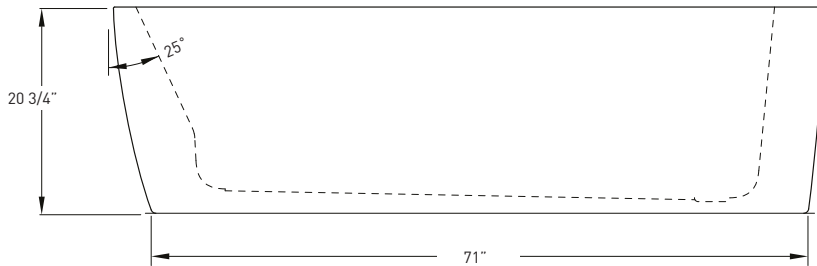

JETTA

Cosmo Collection

AURORA

(J-74) 71" x 36" x 21"
APPROX. OPERATING GALLONS: 78

- Sleek, contemporary look
- High-gloss / high-impact acrylic
- Extra thick glassing
- Angled backrest for comfort
- Polished chrome waste & overflow
 - White trim kit available
 - Brushed nickel trim kit available

COLORS AVAILABLE

White

COSMO ABOVE FLOOR DRAIN KIT

- Freestanding tub rough-in
- Install before tile
- Designed to be installed in a 8" to 10" joist space
- Can be installed with waterproof membrane

Sold separately.
Not required for tub install

FOR INFORMATION OR
TO PLACE AN ORDER
CALL 1.800.288.7771

JETTACORP.COM

TECHNICAL SPECIFICATIONS

AURORA_{J-74}

71" x 36" x 21" OVAL SOAKER

JETTA

JETTACORP.COM

INSTALLATION: Measure tub before installing.
Dimensional variance on drawings may be +/- 1/2 inch and are subject to change without notice.