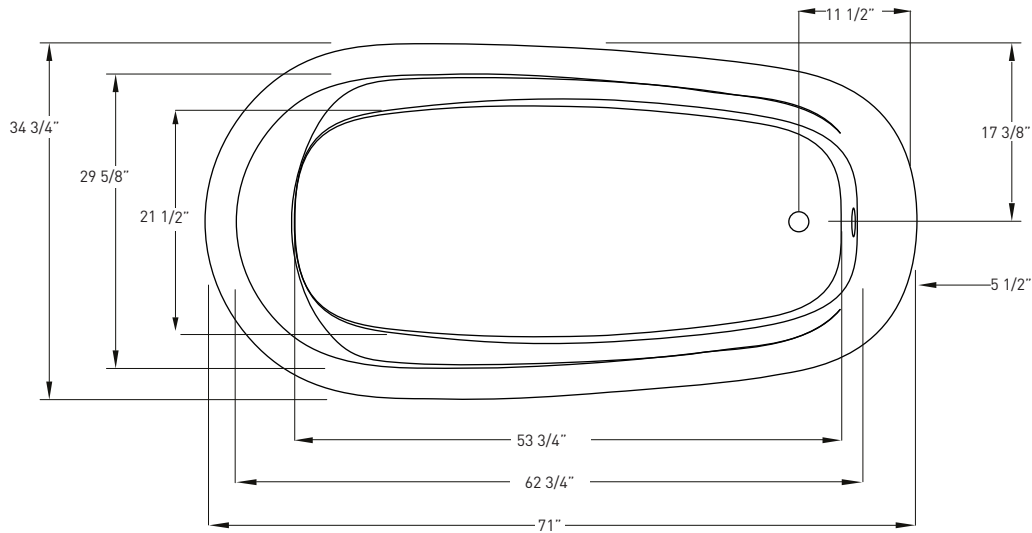

JETTA

Cosmo Collection

AURORA

(J-74) 71" x 36" x 21"
APPROX. OPERATING GALLONS: 78

- Sleek, contemporary look
- High-gloss / high-impact acrylic
- Extra thick glassing
- Angled backrest for comfort
- Polished chrome waste & overflow
 - White trim kit available
 - Brushed nickel trim kit available

COLORS AVAILABLE

White

COSMO ABOVE FLOOR DRAIN KIT

- Freestanding tub rough-in
- Install before tile
- Designed to be installed in a 8" to 10" joist space
- Can be installed with waterproof membrane

Sold separately.
Not required for tub install

FOR INFORMATION OR
TO PLACE AN ORDER
CALL 1.800.288.7771

JETTACORP.COM

TECHNICAL SPECIFICATIONS

AURORA_{J-74}

71" x 36" x 21" OVAL SOAKER

JETTA

JETTACORP.COM

INSTALLATION: Measure tub before installing.
Dimensional variance on drawings may be +/- 1/2 inch and are subject to change without notice.