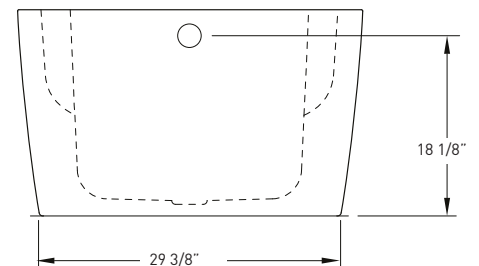

JETTA

Cosmo Collection

AURORA

(J-74) 71" x 36" x 21"
APPROX. OPERATING GALLONS: 78

- Sleek, contemporary look
- High-gloss / high-impact acrylic
- Extra thick glassing
- Angled backrest for comfort
- Polished chrome waste & overflow
 - White trim kit available
 - Brushed nickel trim kit available

COLORS AVAILABLE

White

COSMO ABOVE FLOOR DRAIN KIT

- Freestanding tub rough-in
- Install before tile
- Designed to be installed in a 8" to 10" joist space
- Can be installed with waterproof membrane

Sold separately.
Not required for tub install

FOR INFORMATION OR
TO PLACE AN ORDER
CALL 1.800.288.7771

JETTACORP.COM

TECHNICAL SPECIFICATIONS

AURORA_{J-74}

71" x 36" x 21" OVAL SOAKER

JETTA

JETTACORP.COM

INSTALLATION: Measure tub before installing.
Dimensional variance on drawings may be +/- 1/2 inch and are subject to change without notice.