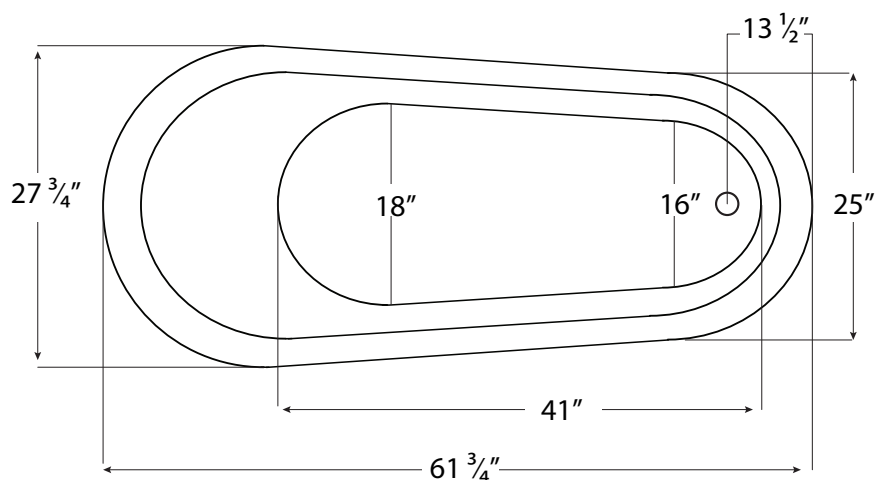

JETTA

Cosmo Collection

EVELYN

(AST-61) 62" x 28" x 31"
CAPACITY: 45 GALLONS

- Classic slipper clawfoot tub
- Freestanding

COLORS AVAILABLE

White

FEET FINISH OPTIONS

Polished chrome
Brushed nickel
Oil Rubbed Bronze

**FOR INFORMATION OR
TO PLACE AN ORDER
CALL 1.800.288.7771**

JETTACORP.COM

TECHNICAL SPECIFICATIONS

EVELYN AST-61

62" x 28" x 31"

JETTA

JETTACORP.COM

INSTALLATION: Measure tub before installing.
Dimensional variance on drawings may be +/- 1/2 inch and are subject to change without notice

© 2016 Jetta Corporation. All rights reserved.
Specifications are subject to change without notice.
REV 04/2016