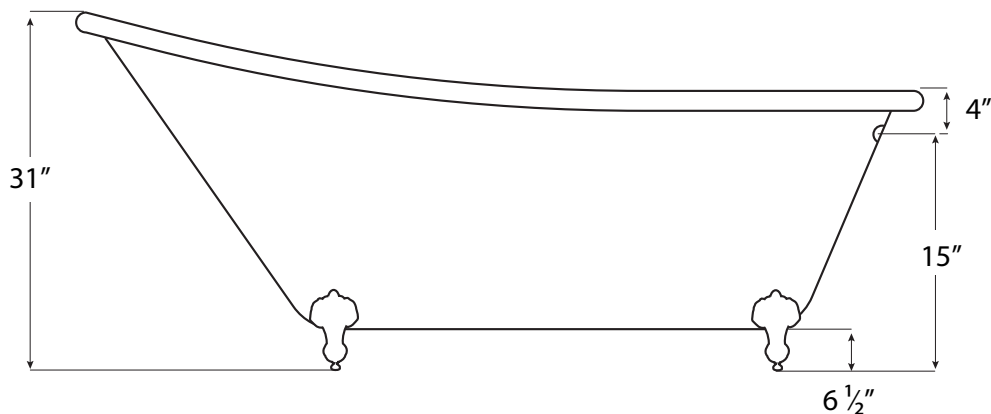

JETTA

Cosmo Collection

EVELYN

(AST-61) 62" x 28" x 31"
CAPACITY: 45 GALLONS

- Classic slipper clawfoot tub
- Freestanding

COLORS AVAILABLE

White

FEET FINISH OPTIONS

Polished chrome
Brushed nickel
Oil Rubbed Bronze

**FOR INFORMATION OR
TO PLACE AN ORDER
CALL 1.800.288.7771**

JETTACORP.COM

TECHNICAL SPECIFICATIONS

EVELYN AST-61

62" x 28" x 31"

JETTA

JETTACORP.COM

INSTALLATION: Measure tub before installing.
Dimensional variance on drawings may be +/- 1/2 inch and are subject to change without notice

© 2016 Jetta Corporation. All rights reserved.
Specifications are subject to change without notice.
REV 04/2016