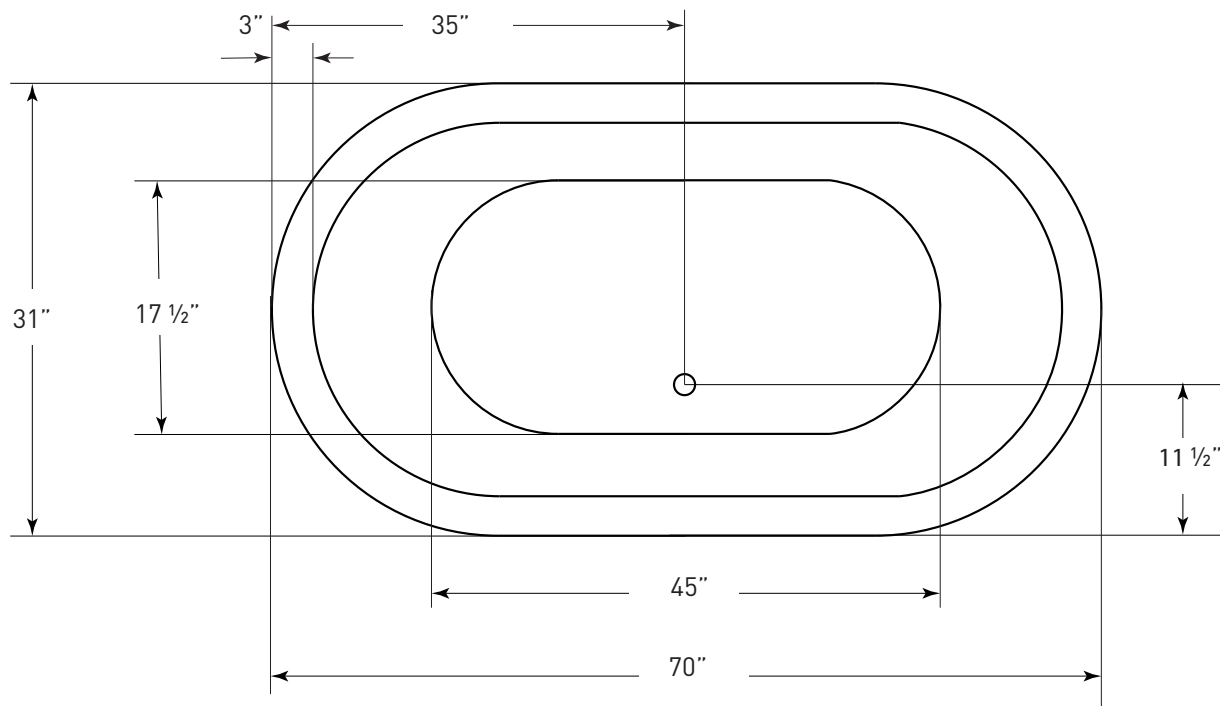

JETTA

Cosmo Collection

PENELOPE

(ADEP-RR) 70" x 31" x 21"
CAPACITY: 56 GALLONS

- Double ended pedestal tub with white base
- Freestanding

COLORS AVAILABLE

White

FOR INFORMATION OR
TO PLACE AN ORDER
CALL 1.800.288.7771

JETTACORP.COM

TECHNICAL SPECIFICATIONS

PENELOPE *ADEP-RR*

70" x 31" x 21"

JETTA

JETTACORP.COM

INSTALLATION: Measure tub before installing.
Dimensional variance on drawings may be +/- 1/2 inch and are subject to change without notice