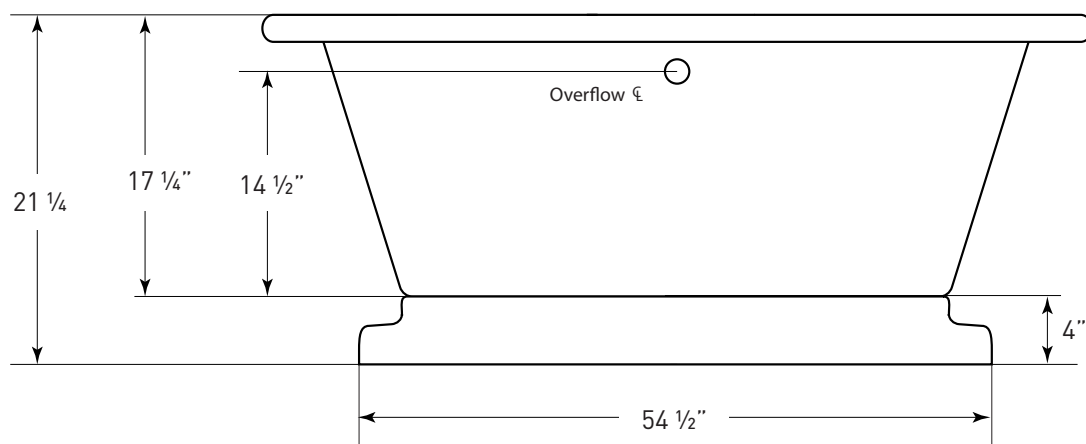

JETTA

Cosmo Collection

PENELOPE

(ADEP-RR) 70" x 31" x 21"
CAPACITY: 56 GALLONS

- Double ended pedestal tub with white base
- Freestanding

COLORS AVAILABLE

White

FOR INFORMATION OR
TO PLACE AN ORDER
CALL 1.800.288.7771

JETTACORP.COM

TECHNICAL SPECIFICATIONS

PENELOPE *ADEP-RR*

70" x 31" x 21"

JETTA

JETTACORP.COM

INSTALLATION: Measure tub before installing.
Dimensional variance on drawings may be +/- 1/2 inch and are subject to change without notice