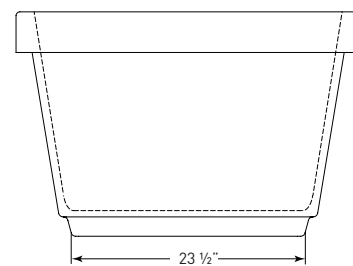

JETTA

Cosmo Collection

ATLAS

(J-860M) 66" x 34" x 23"
APPROX. OPERATING GALLONS: 81

- Sleek, contemporary look
- High-gloss / high-impact acrylic
- Leveling feet
- Integrated linear waste & overflow
 - Standard Polished Chrome
 - White trim kit available

COLORS AVAILABLE

White

COSMO ABOVE FLOOR DRAIN KIT

- Freestanding tub rough-in
- Install before tile
- Designed to be installed in a 8" to 10" joist space
- Can be installed with waterproof membrane

Sold separately.
Not required for tub install

FOR INFORMATION OR
TO PLACE AN ORDER
CALL 1.800.288.7771

JETTACORP.COM

TECHNICAL SPECIFICATIONS

ATLAS *J-860M* 66" x 34" x 23" RECTANGLE SOAKER

JETTACORP.COM

INSTALLATION: Measure tub before installing.
Dimensional variance on drawings may be +/- 1/2 inch and are subject to change without notice