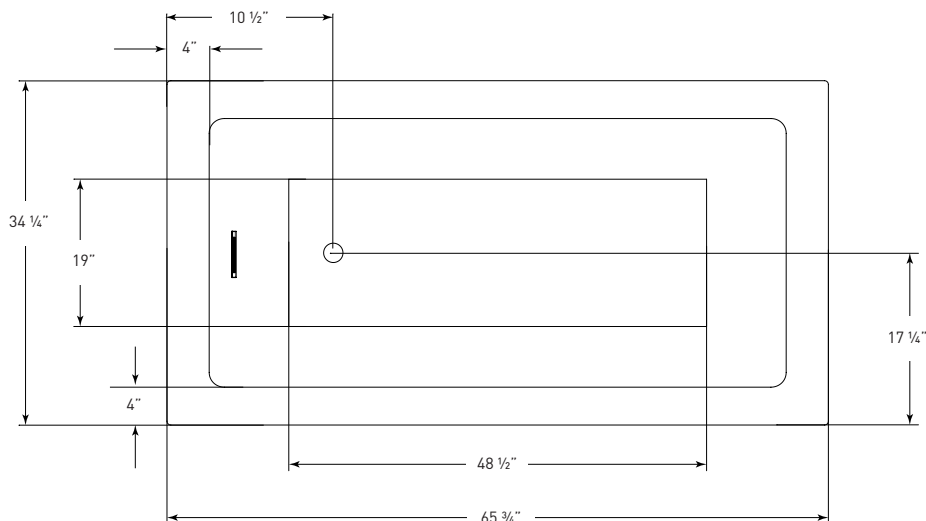

JETTA

Cosmo Collection

ATLAS

(J-860M) 66" x 34" x 23"
APPROX. OPERATING GALLONS: 81

- Sleek, contemporary look
- High-gloss / high-impact acrylic
- Leveling feet
- Integrated linear waste & overflow
 - Standard Polished Chrome
 - White trim kit available

COLORS AVAILABLE

White

COSMO ABOVE FLOOR DRAIN KIT

- Freestanding tub rough-in
- Install before tile
- Designed to be installed in a 8" to 10" joist space
- Can be installed with waterproof membrane

Sold separately.
Not required for tub install

FOR INFORMATION OR
TO PLACE AN ORDER
CALL 1.800.288.7771

JETTACORP.COM

TECHNICAL SPECIFICATIONS

ATLAS *J-860M* 66" x 34" x 23" RECTANGLE SOAKER

JETTACORP.COM

INSTALLATION: Measure tub before installing.
Dimensional variance on drawings may be +/- 1/2 inch and are subject to change without notice