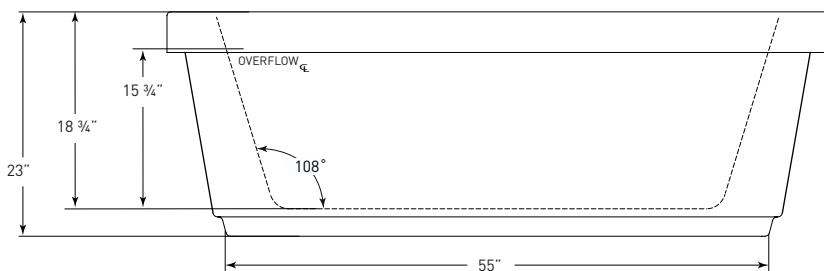

JETTA

Cosmo Collection

ATLAS

(J-860M) 66" x 34" x 23"
APPROX. OPERATING GALLONS: 81

- Sleek, contemporary look
- High-gloss / high-impact acrylic
- Leveling feet
- Integrated linear waste & overflow
 - Standard Polished Chrome
 - White trim kit available

COLORS AVAILABLE

White

COSMO ABOVE FLOOR DRAIN KIT

- Freestanding tub rough-in
- Install before tile
- Designed to be installed in a 8" to 10" joist space
- Can be installed with waterproof membrane

Sold separately.
Not required for tub install

FOR INFORMATION OR
TO PLACE AN ORDER
CALL 1.800.288.7771

JETTACORP.COM

TECHNICAL SPECIFICATIONS

ATLAS *J-860M* 66" x 34" x 23" RECTANGLE SOAKER

JETTACORP.COM

INSTALLATION: Measure tub before installing.
Dimensional variance on drawings may be +/- 1/2 inch and are subject to change without notice