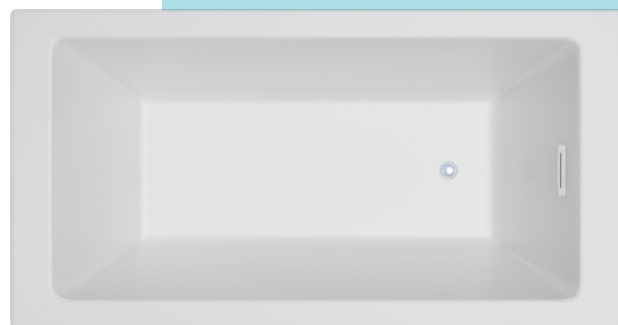

JETTA

Cosmo Collection

ATLAS

(J-860M) 66" x 34" x 23"
APPROX. OPERATING GALLONS: 81

- Sleek, contemporary look
- High-gloss / high-impact acrylic
- Leveling feet
- Integrated linear waste & overflow
 - Standard Polished Chrome
 - White trim kit available

COLORS AVAILABLE

White

COSMO ABOVE FLOOR DRAIN KIT

- Freestanding tub rough-in
- Install before tile
- Designed to be installed in a 8" to 10" joist space
- Can be installed with waterproof membrane

Sold separately.
Not required for tub install