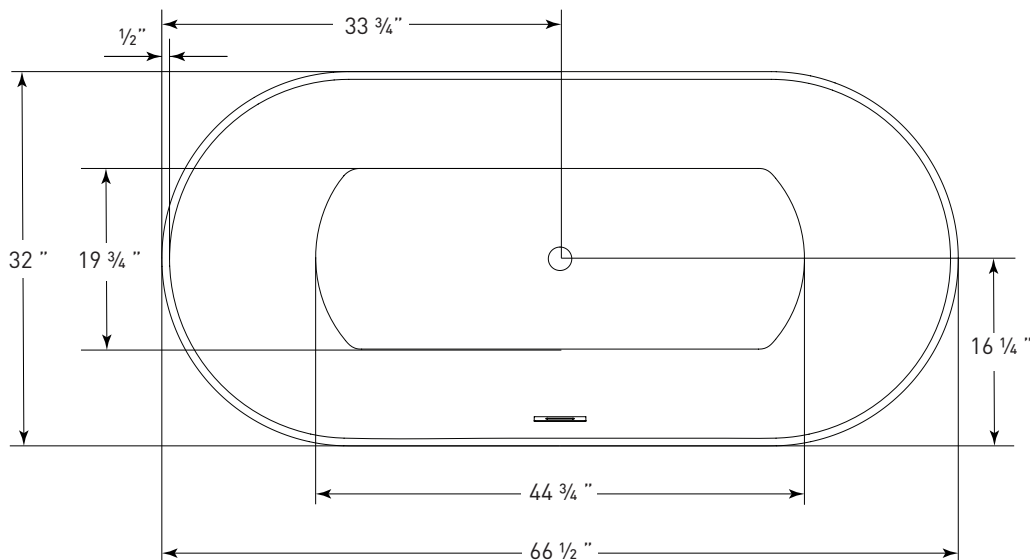

JETTA

Cosmo Collection

ARA

(J-852) 66" x 32" x 23"
APPROX. OPERATING GALLONS: 71

- Sleek, contemporary look
- High-gloss / high-impact acrylic
- Leveling feet
- Integrated linear waste & overflow
 - Standard Polished Chrome
 - White trim kit available

COLORS AVAILABLE

White

COSMO ABOVE FLOOR DRAIN KIT

- Freestanding tub rough-in
- Install before tile
- Designed to be installed in a 8" to 10" joist space
- Can be installed with waterproof membrane

Sold separately.
Not required for tub install

FOR INFORMATION OR
TO PLACE AN ORDER
CALL 1.800.288.7771

JETTACORP.COM

TECHNICAL SPECIFICATIONS

ARA J-852

66" x 32" x 23" OVAL SOAKER

JETTACORP.COM

INSTALLATION: Measure tub before installing.
Dimensional variance on drawings may be +/- 1/2 inch and are subject to change without notice