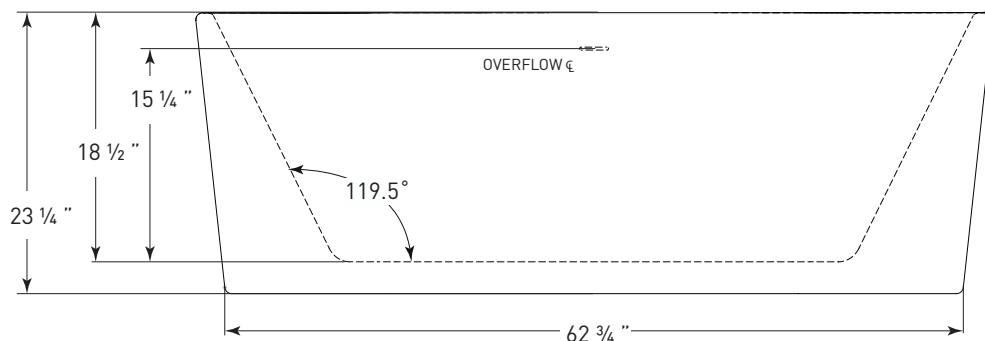

JETTA

Cosmo Collection

ARA

(J-852) 66" x 32" x 23"
APPROX. OPERATING GALLONS: 71

- Sleek, contemporary look
- High-gloss / high-impact acrylic
- Leveling feet
- Integrated linear waste & overflow
 - Standard Polished Chrome
 - White trim kit available

COLORS AVAILABLE

White

COSMO ABOVE FLOOR DRAIN KIT

- Freestanding tub rough-in
- Install before tile
- Designed to be installed in a 8" to 10" joist space
- Can be installed with waterproof membrane

Sold separately.
Not required for tub install

FOR INFORMATION OR
TO PLACE AN ORDER
CALL 1.800.288.7771

JETTACORP.COM

TECHNICAL SPECIFICATIONS

ARA J-852

66" x 32" x 23" OVAL SOAKER

JETTACORP.COM

INSTALLATION: Measure tub before installing.
Dimensional variance on drawings may be +/- 1/2 inch and are subject to change without notice