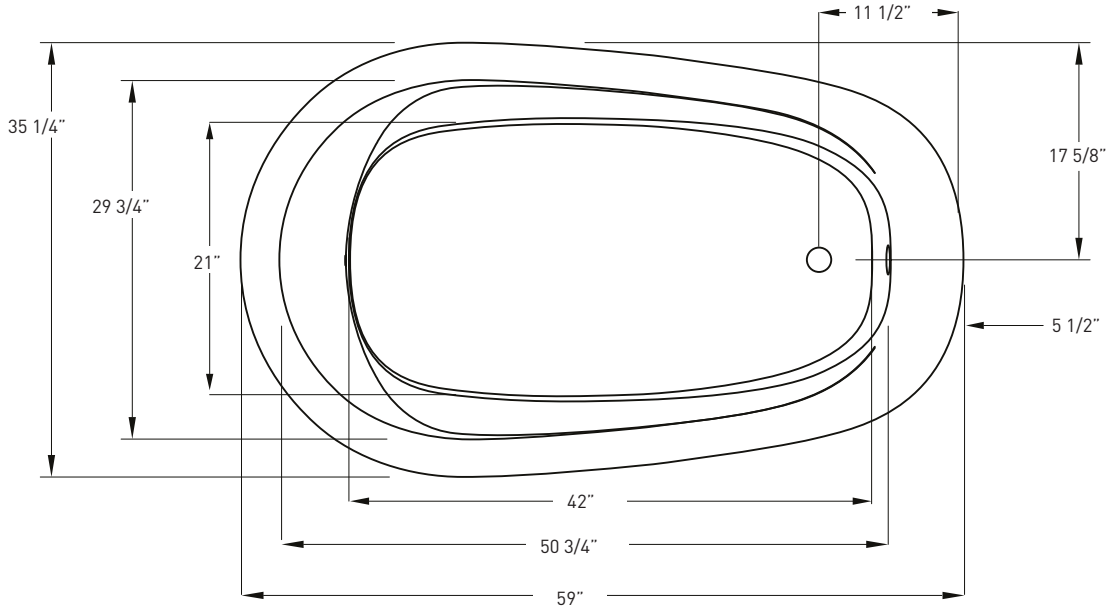

JETTA

Cosmo Collection

AURORA

(J-72) 59" x 36" x 21"
APPROX. OPERATING GALLONS: 59

- Sleek, contemporary look
- High-gloss / high-impact acrylic
- Extra thick glassing
- Angled backrest for comfort
- Polished chrome waste & overflow
 - White trim kit available
 - Brushed nickel trim kit available

COLORS AVAILABLE

White

COSMO ABOVE FLOOR DRAIN KIT

- Freestanding tub rough-in
- Install before tile
- Designed to be installed in a 8" to 10" joist space
- Can be installed with waterproof membrane

Sold separately.
Not required for tub install

FOR INFORMATION OR
TO PLACE AN ORDER
CALL 1.800.288.7771

JETTACORP.COM

TECHNICAL SPECIFICATIONS

AURORA_{J-72}

59" x 36" x 21" OVAL SOAKER

JETTA

JETTACORP.COM

INSTALLATION: Measure tub before installing.
Dimensional variance on drawings may be +/- 1/2 inch and are subject to change without notice