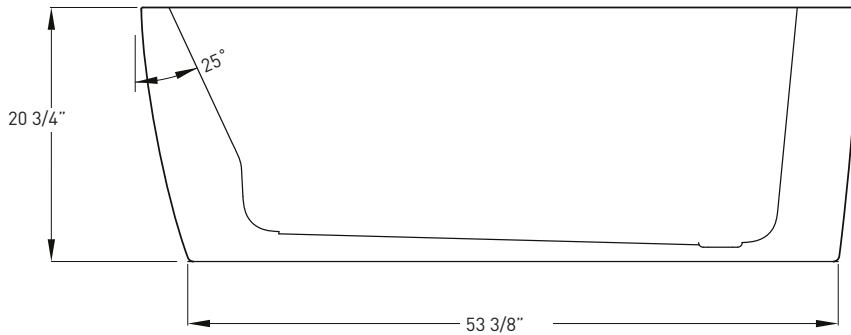

COLORS AVAILABLE

White

COSMO ABOVE FLOOR DRAIN KIT

- Freestanding tub rough-in
- Install before tile
- Designed to be installed in a 8" to 10" joist space
- Can be installed with waterproof membrane

Sold separately.
Not required for tub install

FOR INFORMATION OR
TO PLACE AN ORDER
CALL 1.800.288.7771

JETTACORP.COM

TECHNICAL SPECIFICATIONS

AURORA_{J-72}

59" x 36" x 21" OVAL SOAKER

JETTA

JETTACORP.COM

INSTALLATION: Measure tub before installing.
Dimensional variance on drawings may be +/- 1/2 inch and are subject to change without notice