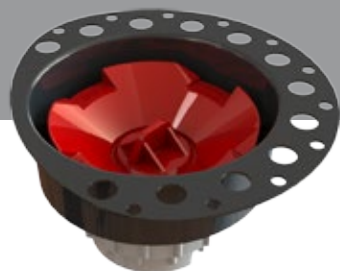

JETTA

Cosmo Collection

AURORA

(J-72) 59" x 36" x 21"
APPROX. OPERATING GALLONS: 59

- Sleek, contemporary look
- High-gloss / high-impact acrylic
- Extra thick glassing
- Angled backrest for comfort
- Polished chrome waste & overflow
 - White trim kit available
 - Brushed nickel trim kit available

COLORS AVAILABLE

White

COSMO ABOVE FLOOR DRAIN KIT

- Freestanding tub rough-in
- Install before tile
- Designed to be installed in a 8" to 10" joist space
- Can be installed with waterproof membrane

Sold separately.
Not required for tub install

FOR INFORMATION OR
TO PLACE AN ORDER
CALL 1.800.288.7771

JETTACORP.COM

TECHNICAL SPECIFICATIONS

AURORA_{J-72}

59" x 36" x 21" OVAL SOAKER

JETTA

JETTACORP.COM

INSTALLATION: Measure tub before installing.
Dimensional variance on drawings may be +/- 1/2 inch and are subject to change without notice