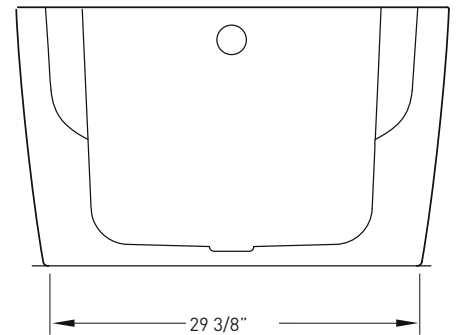

JETTA

Cosmo Collection

AURORA

(J-72) 59" x 36" x 21"
APPROX. OPERATING GALLONS: 59

- Sleek, contemporary look
- High-gloss / high-impact acrylic
- Extra thick glassing
- Angled backrest for comfort
- Polished chrome waste & overflow
 - White trim kit available
 - Brushed nickel trim kit available

COLORS AVAILABLE

White

COSMO ABOVE FLOOR DRAIN KIT

- Freestanding tub rough-in
- Install before tile
- Designed to be installed in a 8" to 10" joist space
- Can be installed with waterproof membrane

Sold separately.
Not required for tub install

FOR INFORMATION OR
TO PLACE AN ORDER
CALL 1.800.288.7771

JETTACORP.COM

TECHNICAL SPECIFICATIONS

AURORA_{J-72}

59" x 36" x 21" OVAL SOAKER

JETTA

JETTACORP.COM

INSTALLATION: Measure tub before installing.
Dimensional variance on drawings may be +/- 1/2 inch and are subject to change without notice