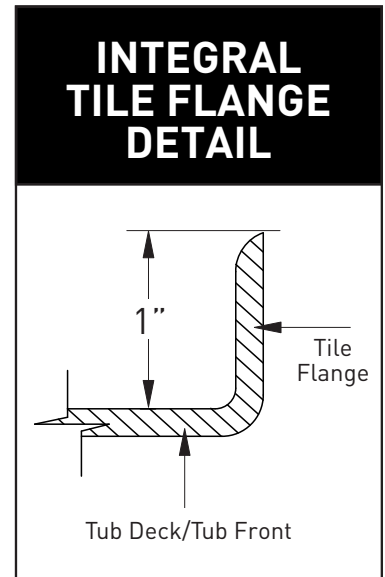

JETTA

ADVANTAGE BATHS

LOFT

(E-109S SKIRTED)

60" x 32" x 21"

A sleek interior and flat front skirt evoke a modern, high end feel for your secondary bath.

FEATURES

- High gloss/high impact acrylic
- Flat front integral skirt with clean lines
- Minimalist tub interior
- Molded tile flange
- Slip resistant bottom
- 1-year limited factory warranty

MODELS

Soaker

OPTIONS

- Waste and overflow
- Contoured neck pillow
- Deluxe contoured neck pillow

COLORS

White, Biscuit

OPERATING GALLONS

68 (Approximate)

**FOR INFORMATION
OR TO PLACE AN ORDER
CALL 1.800.288.7771**

JETTACORP.COM

LOFT E-109S SKIRTED

60" x 32" x 21"

CODES/STANDARDS

Specified model meets or exceeds the requirements for the following standards: ANSI, ASME

Shipping Weight: 150 lbs.

Installation: Measure tub before building tub deck. For best results, Jetta Corporation recommends 1"-3" of mortar bedding under the tub base for maximum support. Dimensional variance on drawings may be +/- 1/2 inch and are subject to change without notice.