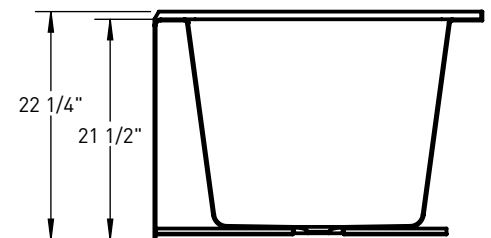

JETTA

ADVANTAGE BATHS

LOFT

(E-109S SKIRTED)

60" x 32" x 21"

A sleek interior and flat front skirt evoke a modern, high end feel for your secondary bath.

FEATURES

- High gloss/high impact acrylic
- Flat front integral skirt with clean lines
- Minimalist tub interior
- Molded tile flange
- Slip resistant bottom
- 1-year limited factory warranty

MODELS

Soaker

OPTIONS

- Waste and overflow
- Contoured neck pillow
- Deluxe contoured neck pillow

COLORS

White, Biscuit

OPERATING GALLONS

68 (Approximate)

**FOR INFORMATION
OR TO PLACE AN ORDER
CALL 1.800.288.7771**

JETTACORP.COM

LOFT E-109S SKIRTED

60" x 32" x 21"

CODES/STANDARDS

Specified model meets or exceeds the requirements for the following standards: ANSI, ASME