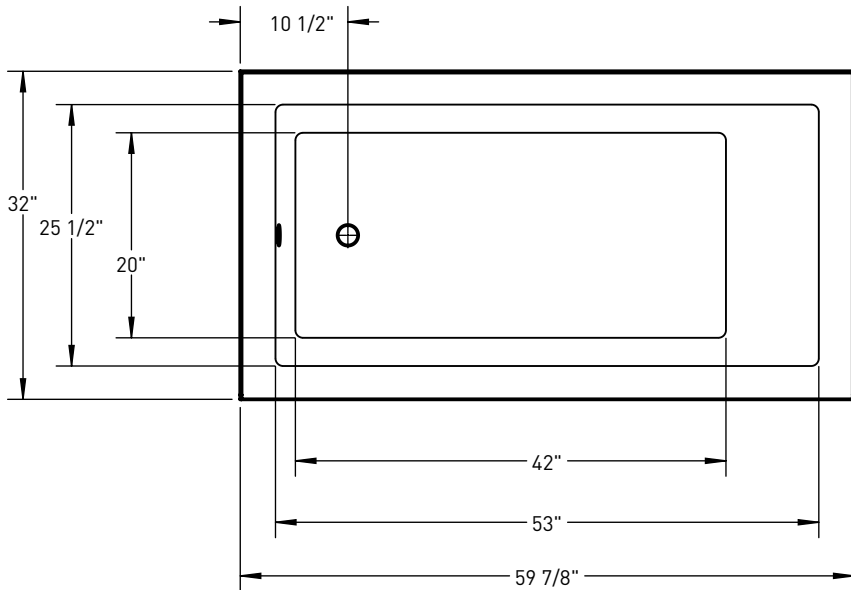

JETTA

ADVANTAGE BATHS

LOFT

(E-109S SKIRTED)

60" x 32" x 21"

A sleek interior and flat front skirt evoke a modern, high end feel for your secondary bath.

FEATURES

- High gloss/high impact acrylic
- Flat front integral skirt with clean lines
- Minimalist tub interior
- Molded tile flange
- Slip resistant bottom
- 1-year limited factory warranty

MODELS

Soaker

OPTIONS

- Waste and overflow
- Contoured neck pillow
- Deluxe contoured neck pillow

COLORS

White, Biscuit

OPERATING GALLONS

68 (Approximate)

**FOR INFORMATION
OR TO PLACE AN ORDER
CALL 1.800.288.7771**

JETTACORP.COM

LOFT E-109S SKIRTED

60" x 32" x 21"

CODES/STANDARDS

Specified model meets or exceeds the requirements for the following standards: ANSI, ASME

Shipping Weight: 150 lbs.

Installation: Measure tub before building tub deck. For best results, Jetta Corporation recommends 1"-3" of mortar bedding under the tub base for maximum support. Dimensional variance on drawings may be +/- 1/2 inch and are subject to change without notice.