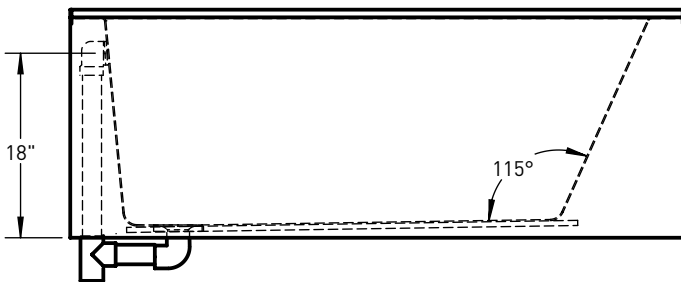

JETTA

ADVANTAGE BATHS

LOFT

(E-109S SKIRTED)

60" x 32" x 21"

A sleek interior and flat front skirt evoke a modern, high end feel for your secondary bath.

FEATURES

- High gloss/high impact acrylic
- Flat front integral skirt with clean lines
- Minimalist tub interior
- Molded tile flange
- Slip resistant bottom
- 1-year limited factory warranty

MODELS

Soaker

OPTIONS

- Waste and overflow
- Contoured neck pillow
- Deluxe contoured neck pillow

COLORS

White, Biscuit

OPERATING GALLONS

68 (Approximate)

**FOR INFORMATION
OR TO PLACE AN ORDER
CALL 1.800.288.7771**

JETTACORP.COM

LOFT E-109S SKIRTED

60" x 32" x 21"

CODES/STANDARDS

Specified model meets or exceeds the requirements for the following standards: ANSI, ASME